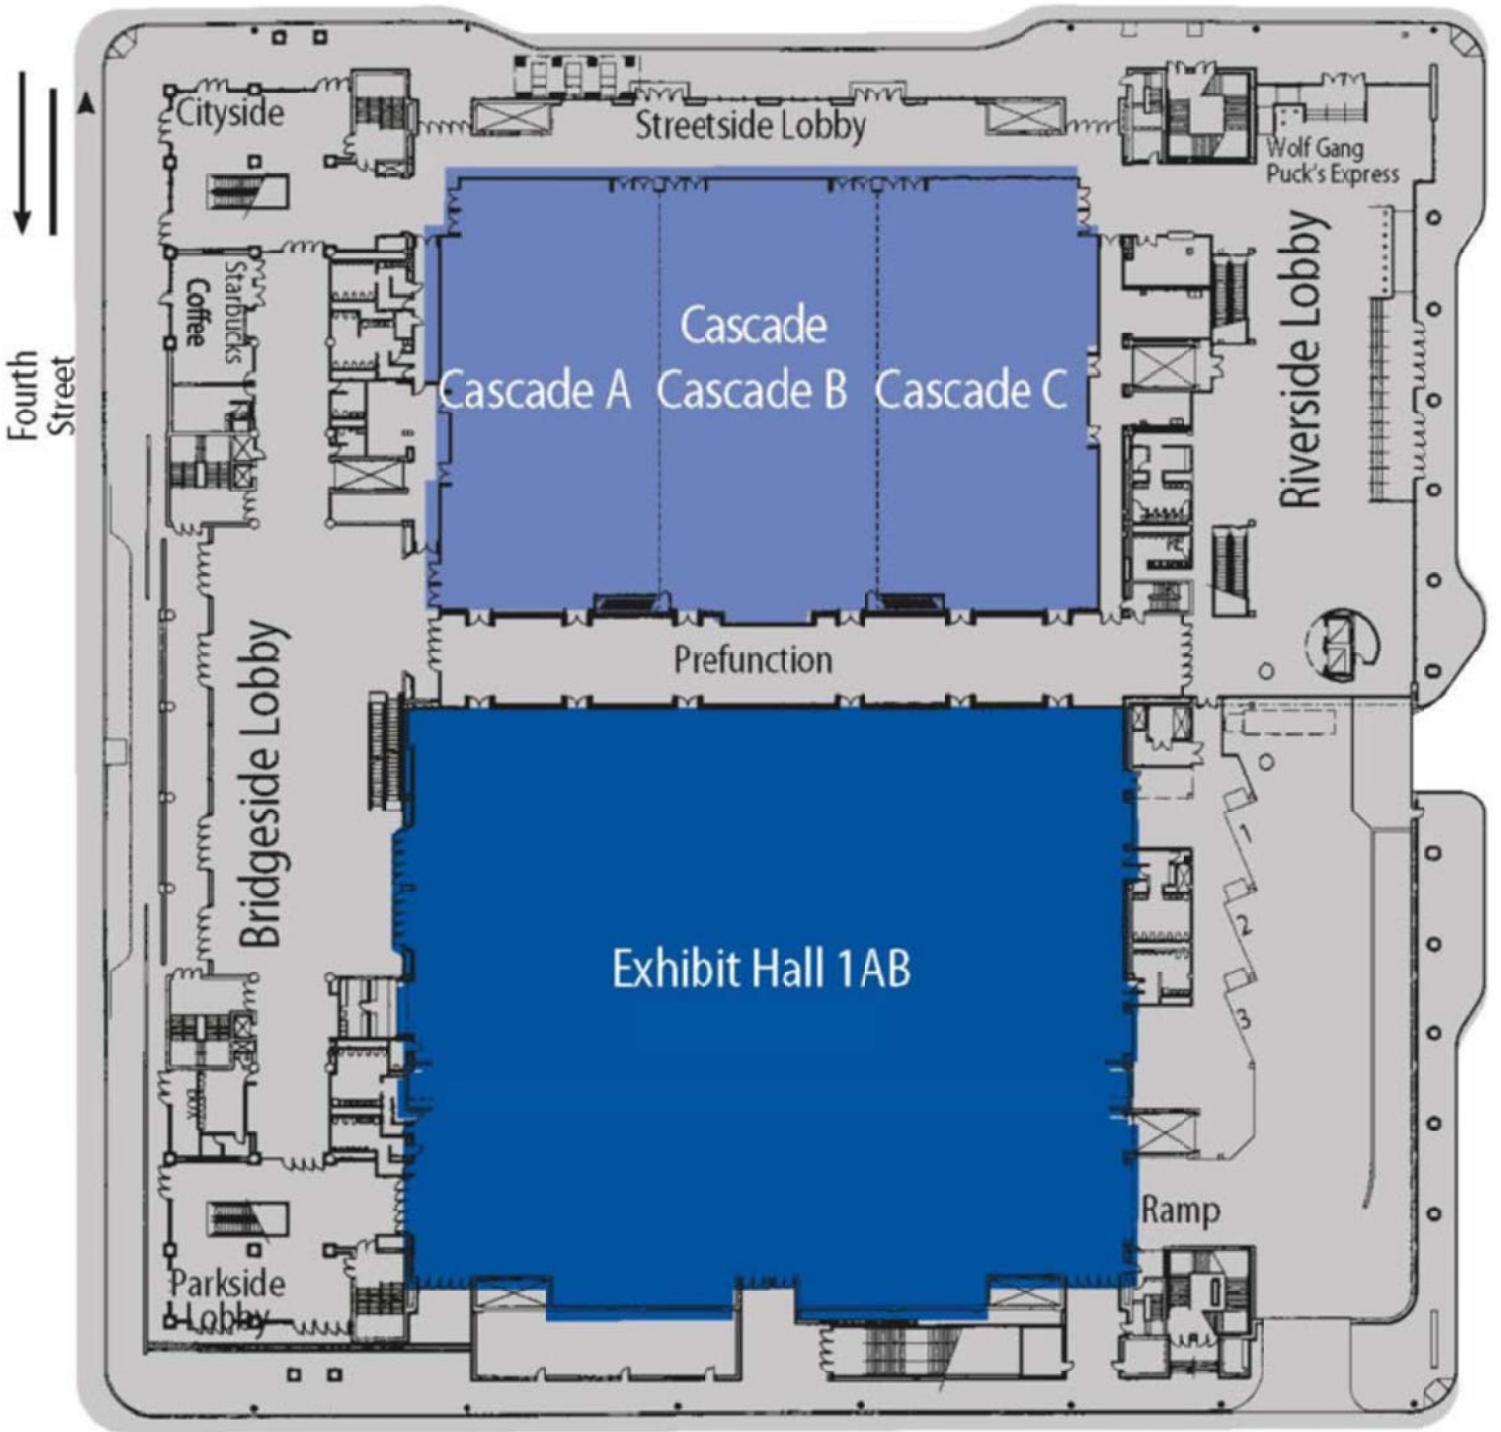

Skywalk to  
Galt House Hotel

Fourth  
Street

Cityside

Streetside Lobby

Wolf Gang  
Puck's Express

Starbucks  
Coffee

Cascade  
Cascade A Cascade B Cascade C

Riverside Lobby

Bridge-side Lobby

Prefunction

Exhibit Hall 1AB

Parkside  
Lobby

Ramp

Skywalk to  
Hyatt

Jefferson Street