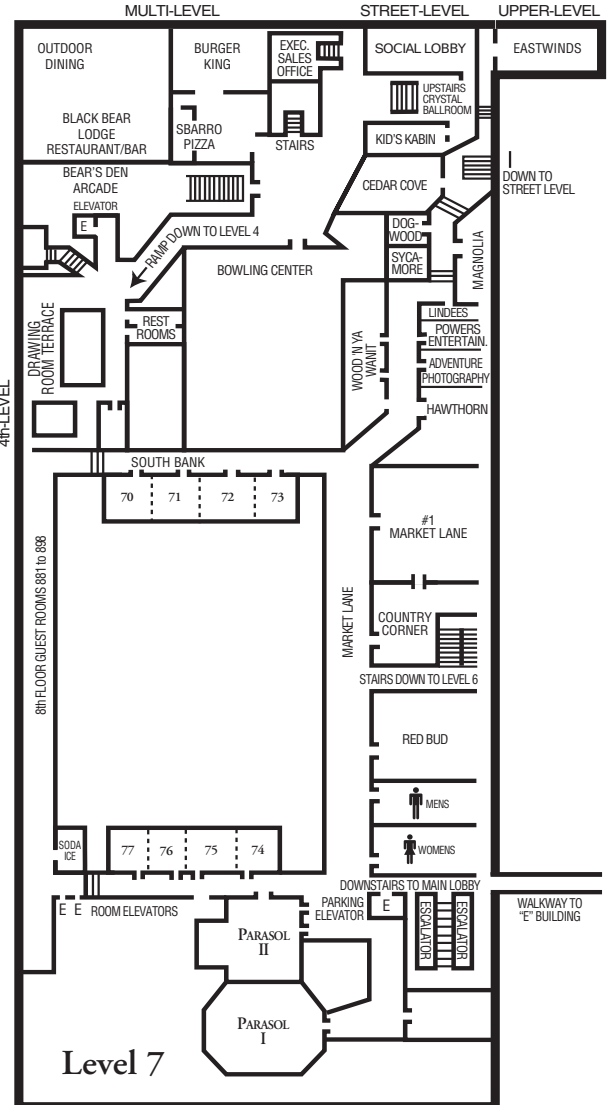

Building B Meeting Rooms

Having trouble with stairs?

Take the connecting corridor from Building A to Building B. From Building A, go to the double elevators where the guest rooms are located and ride to level 4. Go through the guest room hallway, exiting at the end. Turn left and follow the hallway to Building B.

Auditorium

The Auditorium is a building on the waterfront. Proceed down our main road, toward the Marina and the Arrowhead Pool. When walking toward these areas, you will see the Playground. The Auditorium is located to the right of the Playground.

Building D Meeting Rooms

Northwinds: Take the escalator or elevator from the Main Lobby to the catwalk to Building E. Cross the catwalk, walking to the 3rd level of Building E. Go left at Building E's main corridor and exit into the stairwell. Exit the building using the door on your left. Go across the road and into Building D, entering through the double glass doors on your left. Northwinds is straight ahead.

Suite G: Take the escalator or elevator from the Main Lobby to the catwalk to Building E. Cross the catwalk, walking to the 3rd level of Building E. Go left at Building E's main corridor and exit into the stairwell. Exit the building using the door on your left. Go across the road and into Building D, entering through the double glass doors on your left. Suite G is straight ahead, on your right.