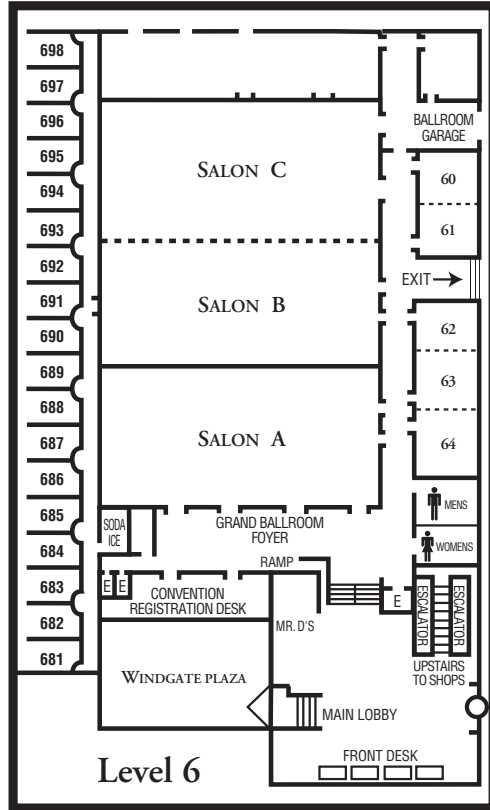

**BUILDING A & B**  
**(Meeting and Facilities Directional Map)**

**Building B Meeting Rooms**

**Crystal Ballroom:** On the 7<sup>th</sup> floor of Building A (floor above the Main Lobby) go down Market Lane, past all the gift shops, down three flights of stairs to the Social Lobby. At the Social Lobby, take the short flight of carpeted steps up to the Crystal Ballroom, on the left.

**Drawing Room Terrace:** On the 7<sup>th</sup> floor of Building A (floor above the Main Lobby) go down Market Lane, past all the gift shops, down three flights of stairs to the Social Lobby. At the Social Lobby, take the short flight of tile steps down, go past the entrance to the Black Bear Lodge Restaurant and the Bowling Alley. Proceed down the ramp, turn right and go straight ahead to the Drawing Room Terrace.

**Hawthorn:** On the 7<sup>th</sup> floor of Building A (floor above the Main Lobby) go down Market Lane, past the #1 Gift Shop. Hawthorn is on the right side of the hallway, across from Wood'n Ya WanIt.

**Sycamore:** On the 7<sup>th</sup> floor of Building A (floor above the Main Lobby) go down Market Lane, past Wood'n Ya WanIt. Sycamore is on your left before Lindee's.

**Magnolia:** On the 7<sup>th</sup> floor of Building A (floor above the Main Lobby) go down Market Lane, past all the gift shops, down one flight of stairs. Magnolia is on your right.